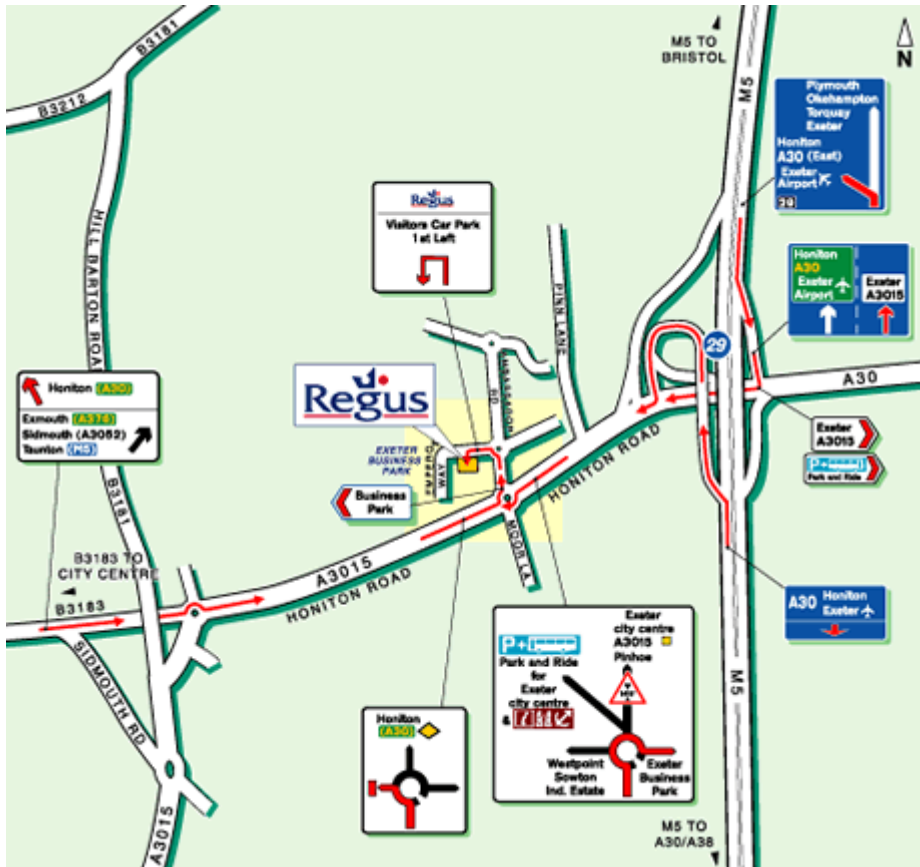

Directions to the Novatia Office

Novatia Plc

1 Emperor Way
Exeter Business Park
Exeter EX1 3QS

T: 01392 314627

By Road:

FROM J29 / M5

- Exit the M5 from junction 29 and keep to the right hand lane
- At the traffic lights turn right heading towards the city centre, but still remaining in the right hand lane
- At the first roundabout, take the 3rd exit(right)into Exeter Business Park
- Take the first left into Emperor Way, Turn left and left again into the Regus centre car park.

FROM THE CITY CENTRE

- Follow signs to Honiton or Met Office.
- Drive along Honiton Road until you reach the Exeter Business Park roundabout and take the first exit (left).
- At the second roundabout, take a left onto Emperor Way, left again and left again into the Regus centre car park.

FROM A30

- Follow the A30 and signs toward Exeter City Centre
- At the first roundabout after approx 2 miles take the 3rd exit off into Exeter Business Park
- Follow above instructions into Regus centre

By Public Transport:

TRAIN

- Travel to Exeter St David's station, which is a short taxi ride away from the centre. There are always plenty of taxis available at the station but please call us if you would like us to arrange transport for you